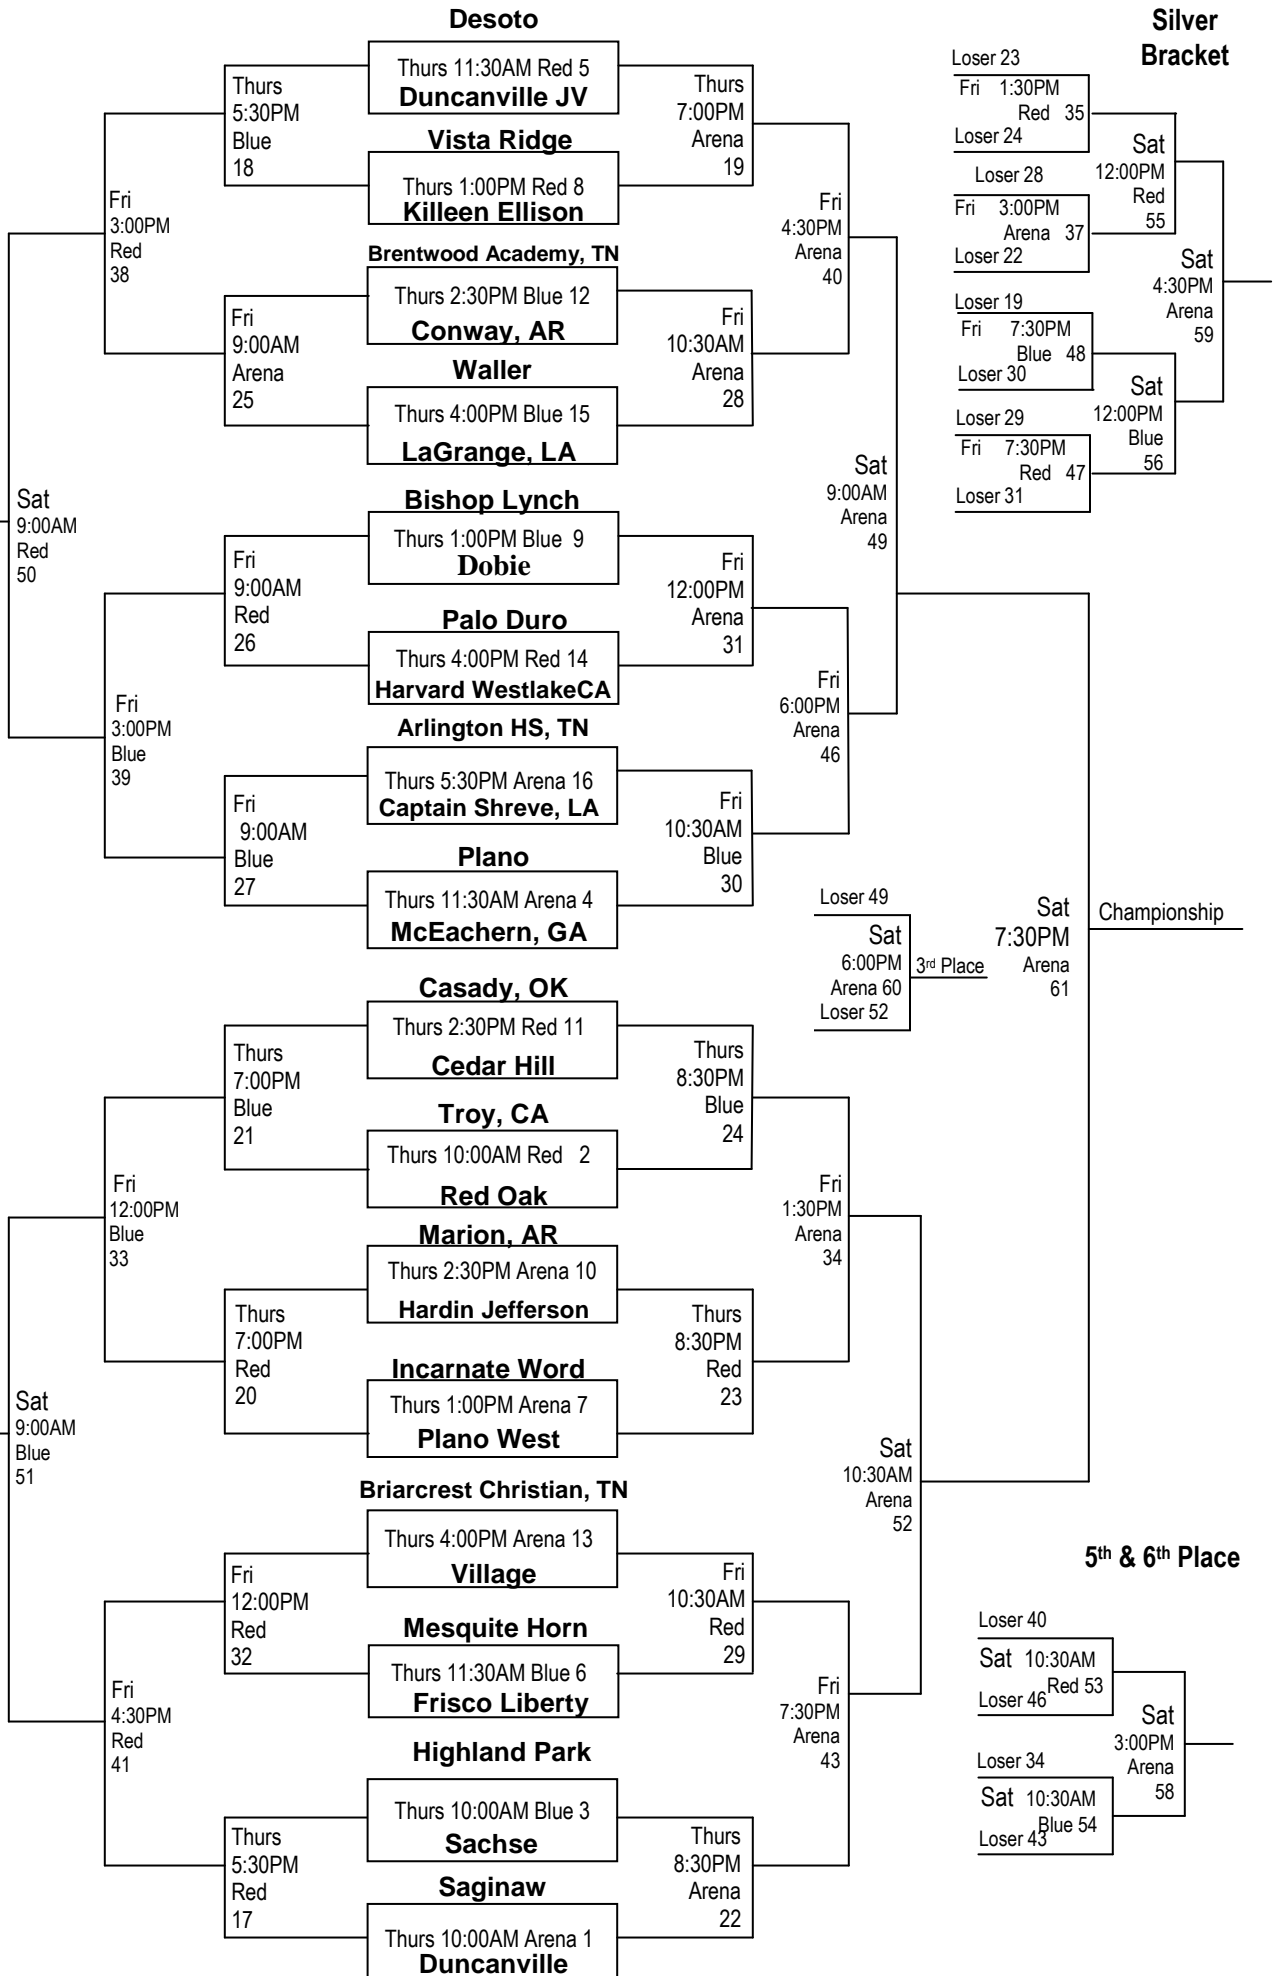

**Varsity Basketball
Tournament
Dec. 26, 27, 28**

Gyms:
Arena – Sandra Meadows
Memorial Arena
Red – Red Gym
Blue – Blue Gym

Top Team is
Home – White
Jerseys
Bottom Team is
Visitor – Dark
Jerseys

Consolation
Sat 1:30PM
Arena 57

**Friendship
Games**

- Loser 20
- Fri 1:30PM Blue 36
- Loser 21
- Loser 18
- Fri 4:30PM Blue 42
- Loser 25
- Loser 26
- Fri 6:00PM Blue 45
- Loser 27
- Loser 17
- Fri 6:00PM Red 44
- Loser 32

**Silver
Bracket**

Championship

5th & 6th Place