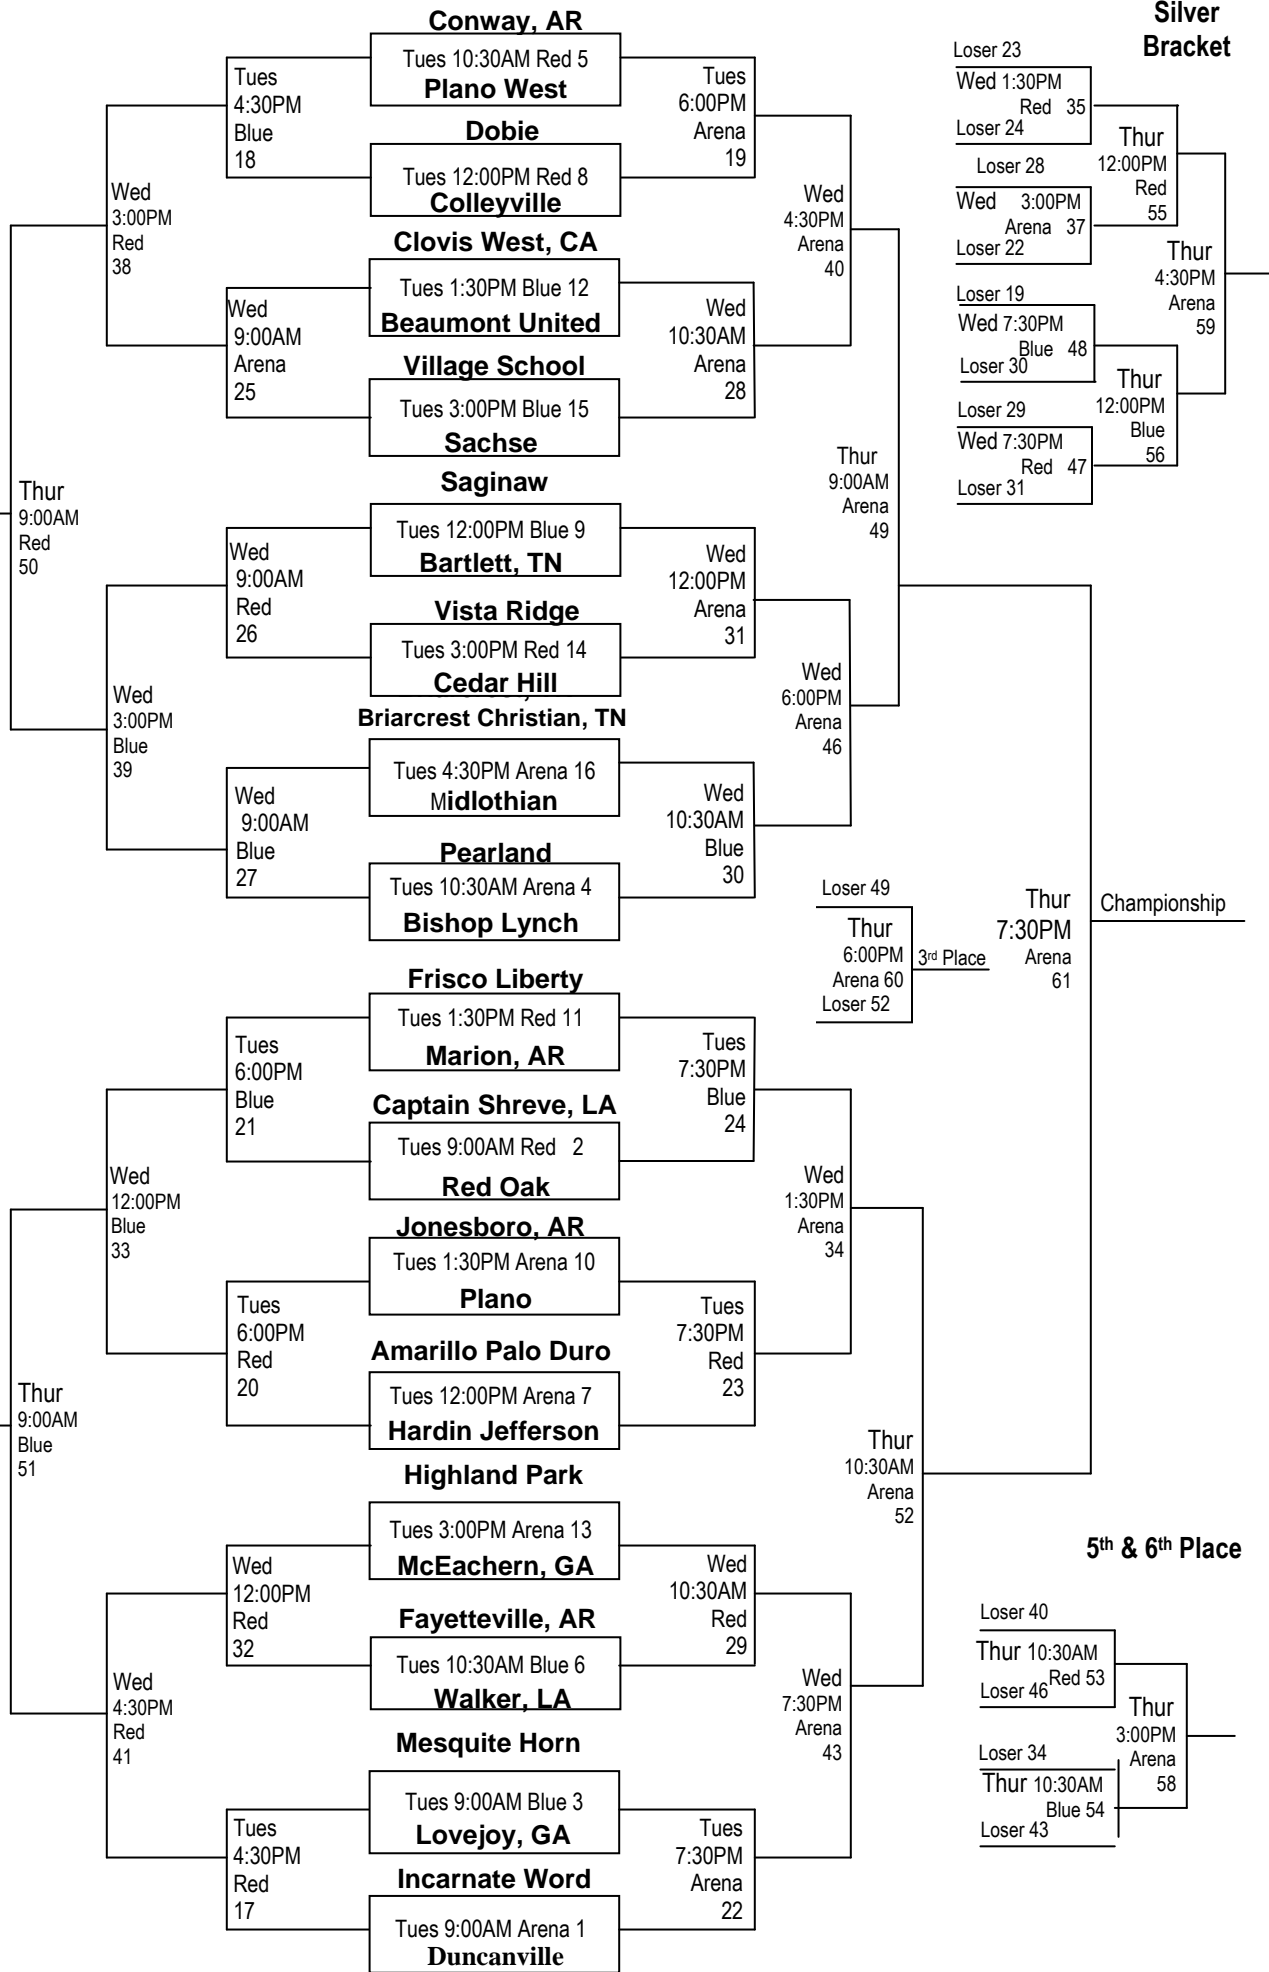

Varsity Basketball Tournament
Dec. 28, 29, 30

Gyms:
Arena – Sandra Meadows Memorial Arena
Red – Red Gym
Blue – Blue Gym

Top Team is Home – White Jerseys
Bottom Team is Visitor – Dark Jerseys

Consolation
Thur 1:30PM
Arena 57

Friendship Games

- Loser 20
- Wed 1:30PM Blue 36
- Loser 21
- Loser 18
- Wed 4:30PM Blue 42
- Loser 25
- Loser 26
- Wed 6:00PM Blue 45
- Loser 27
- Loser 17
- Wed 6:00PM Red 44
- Loser 32

Silver Bracket