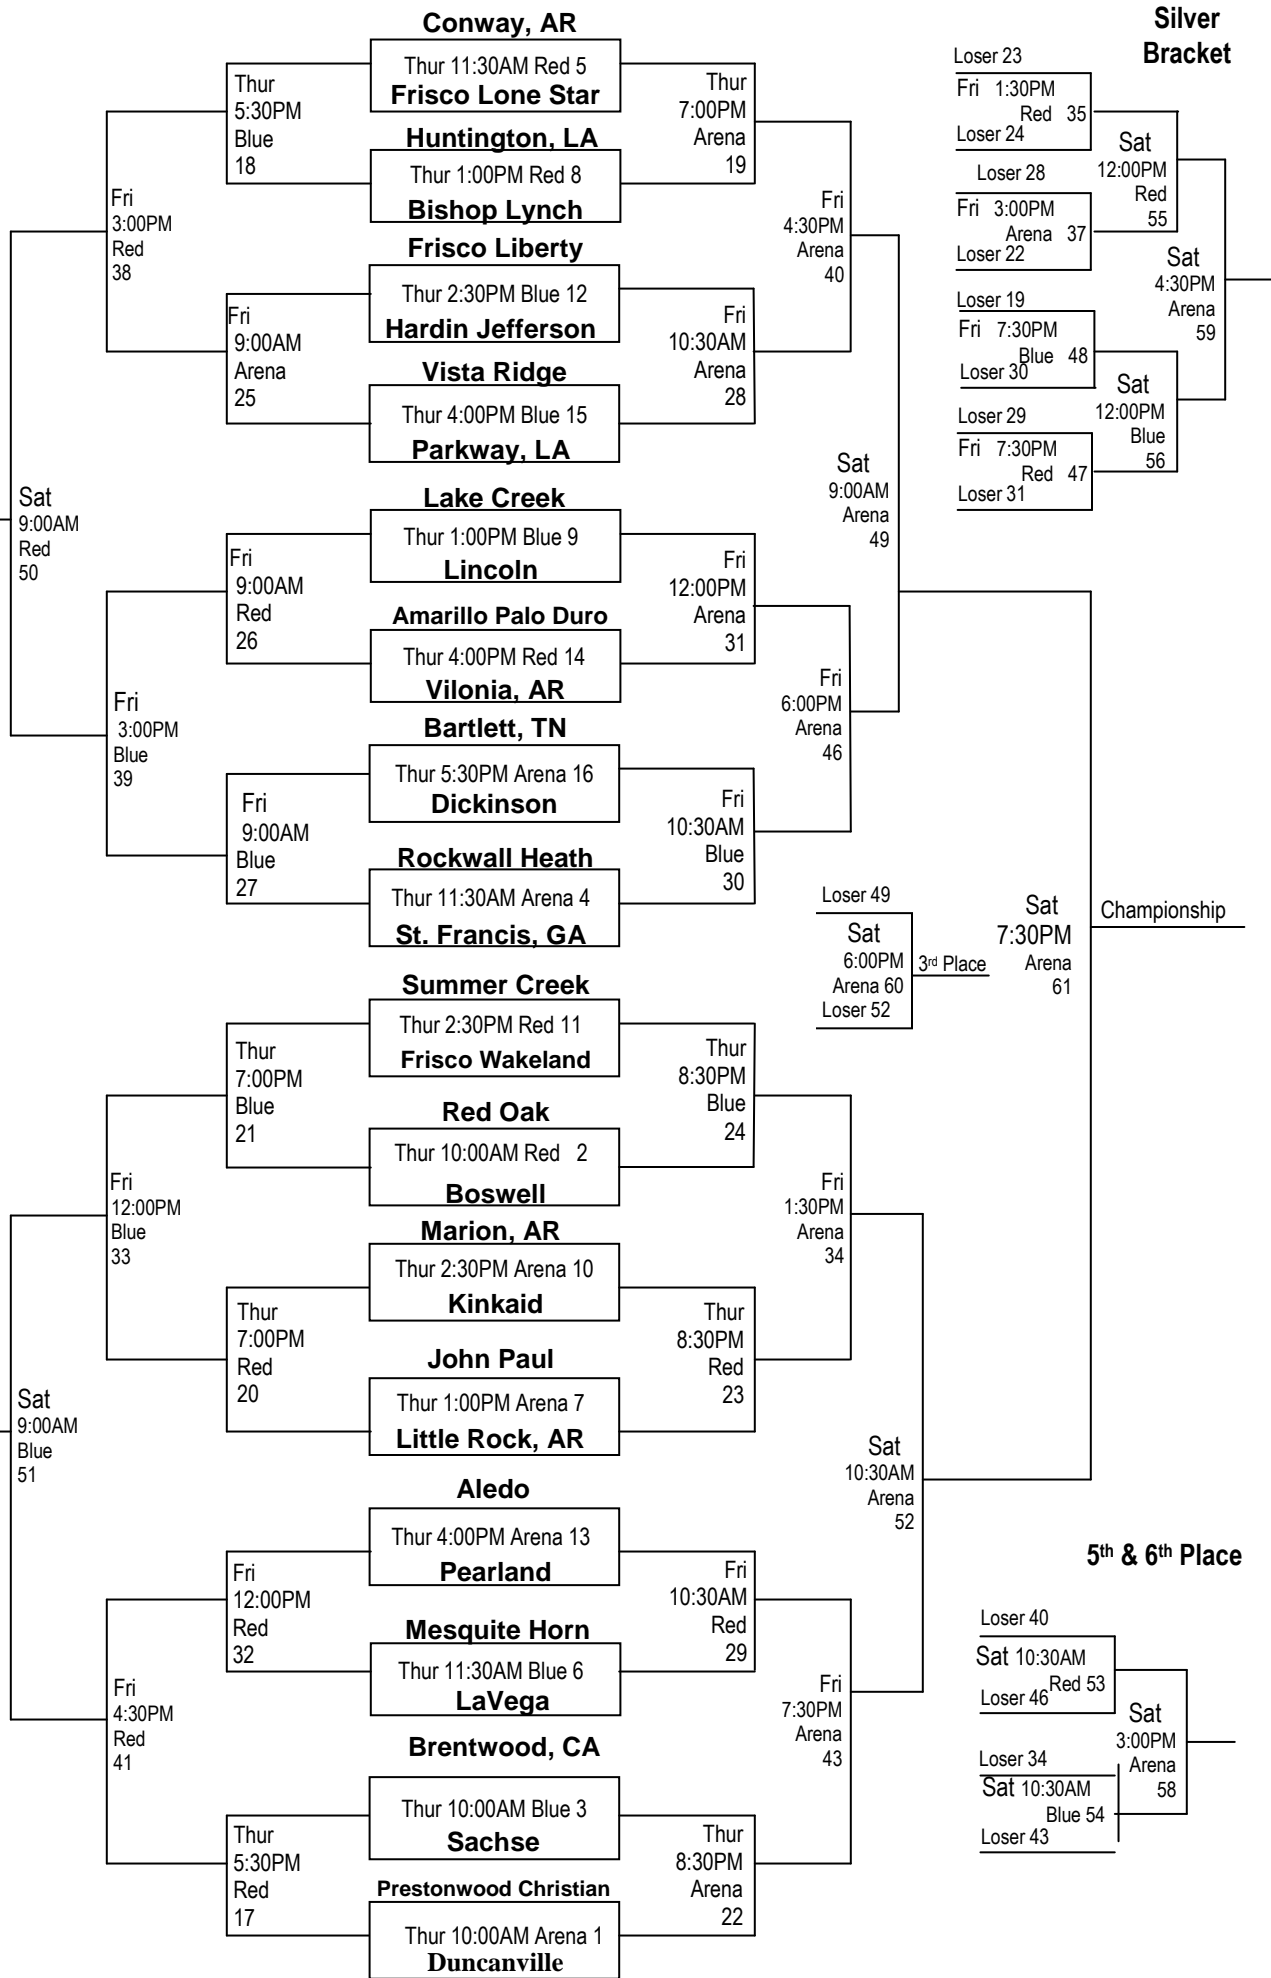

Varsity Basketball Tournament
Dec. 26, 27, 28

Gyms:
Arena – Sandra Meadows Memorial Arena
Red – Red Gym
Blue – Blue Gym

Top Team is Home – White Jerseys
Bottom Team is Visitor – Dark Jerseys

Consolation
Sat 1:30PM
Arena 57

Friendship Games

- Loser 20
- Fri 1:30PM Blue 36
- Loser 21
- Loser 18
- Fri 4:30PM Blue 42
- Loser 25
- Loser 26
- Fri 6:00PM Blue 45
- Loser 27
- Loser 17
- Fri 6:00PM Red 44
- Loser 32

Silver Bracket