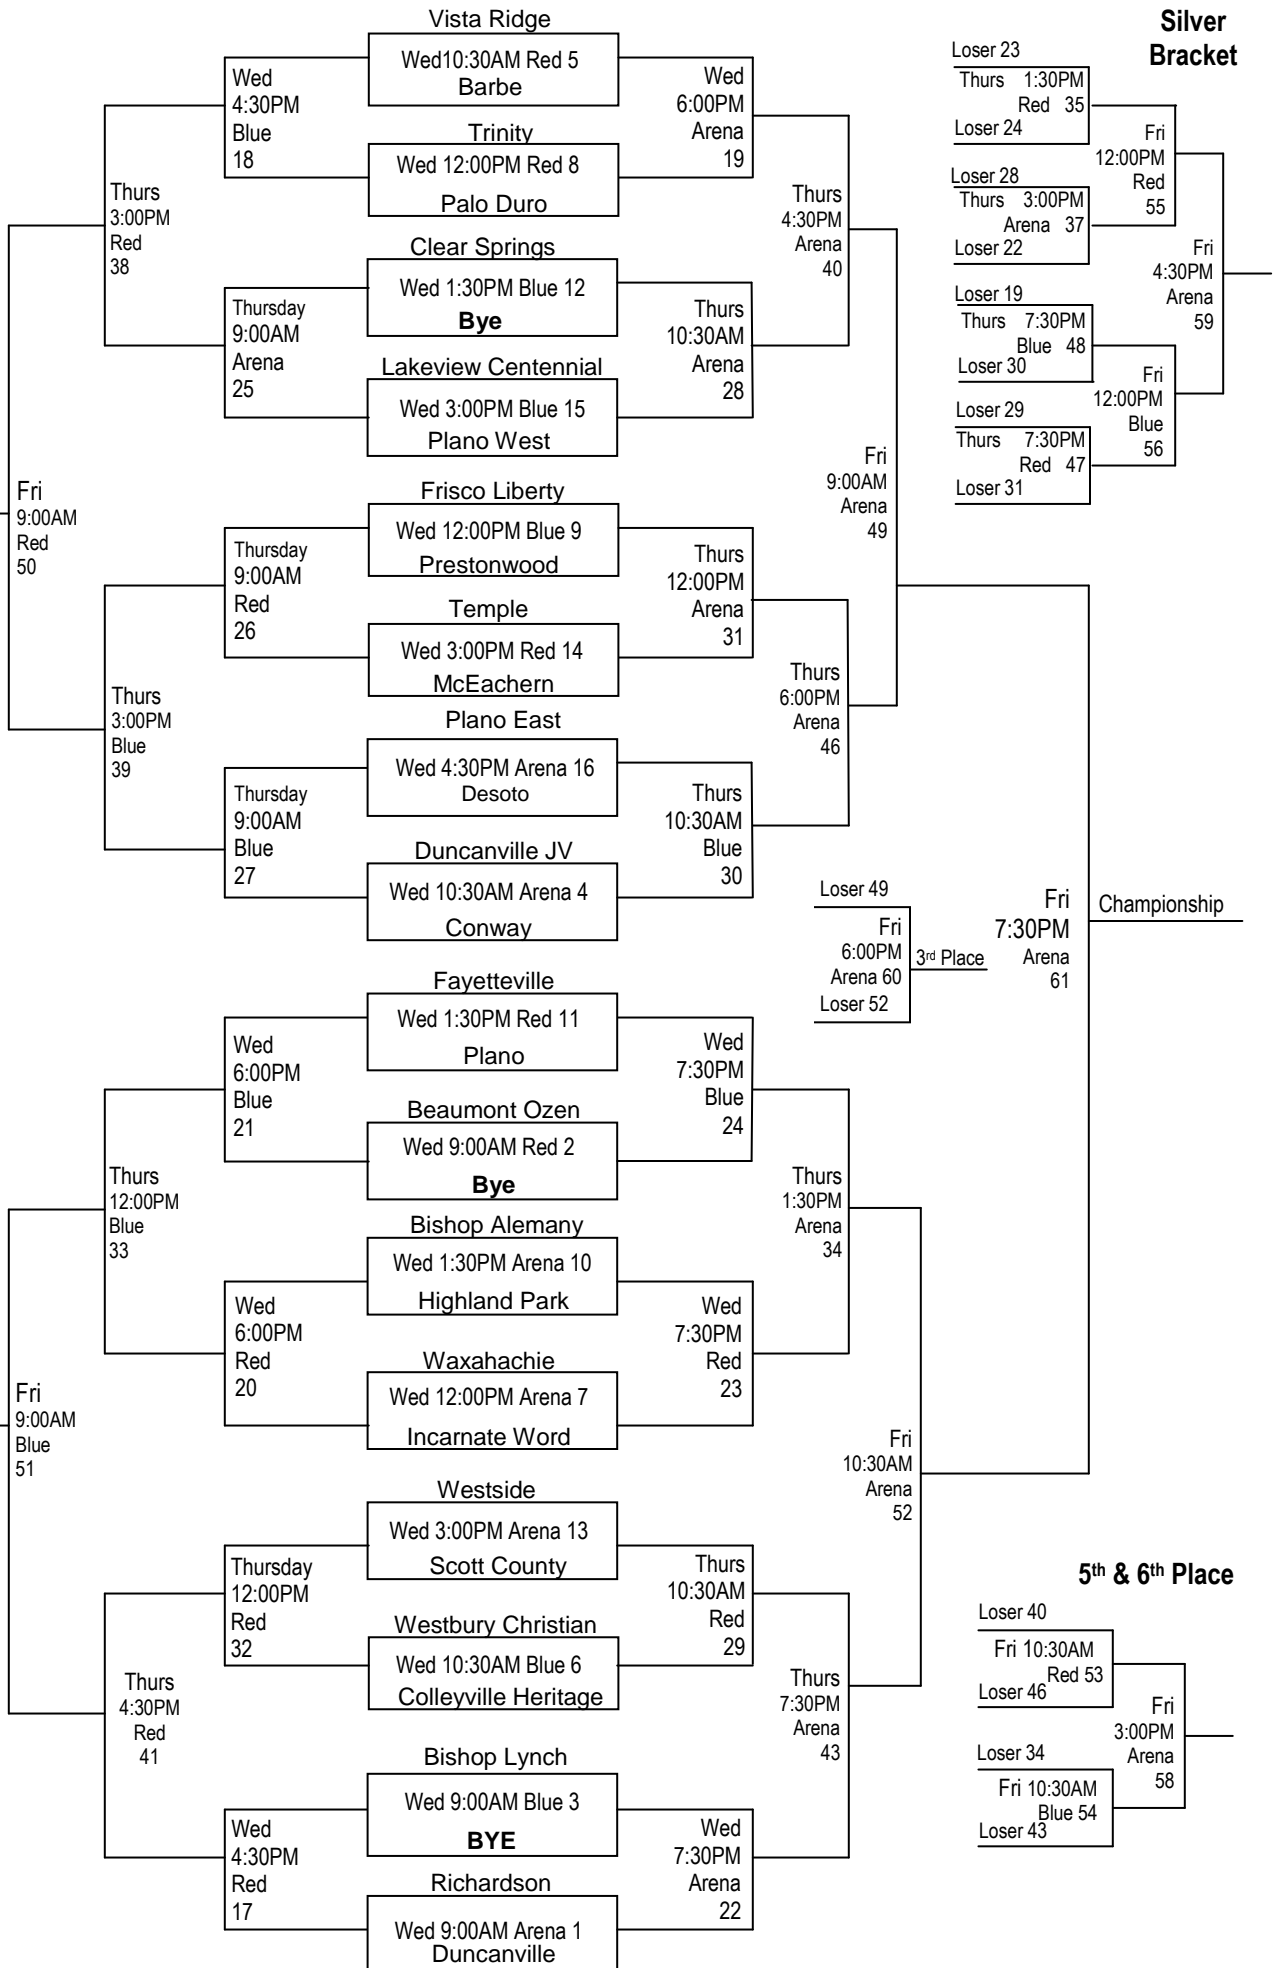

**Varsity Basketball
Tournament
Dec. 28, 29, 30**

Gyms:
Arena – Sandra Meadows
Memorial Arena
Red – Red Gym
Blue – Blue Gym

Top Team is
Home – White
Jerseys
Bottom Team is
Visitor –Dark
Jerseys

Consolation
Fri
1:30PM
Arena
57

**Friendship
Games**

- Loser 20
- Thurs 1:30PM Blue 36
- Loser 21
- Loser 18
- Thurs 4:30PM Blue 42
- Loser 25
- Loser 26
- Thurs 6:00PM Blue 45
- Loser 27
- Loser 17
- Thurs 6:00PM Red 44
- Loser 32

**Silver
Bracket**

Championship

5th & 6th Place